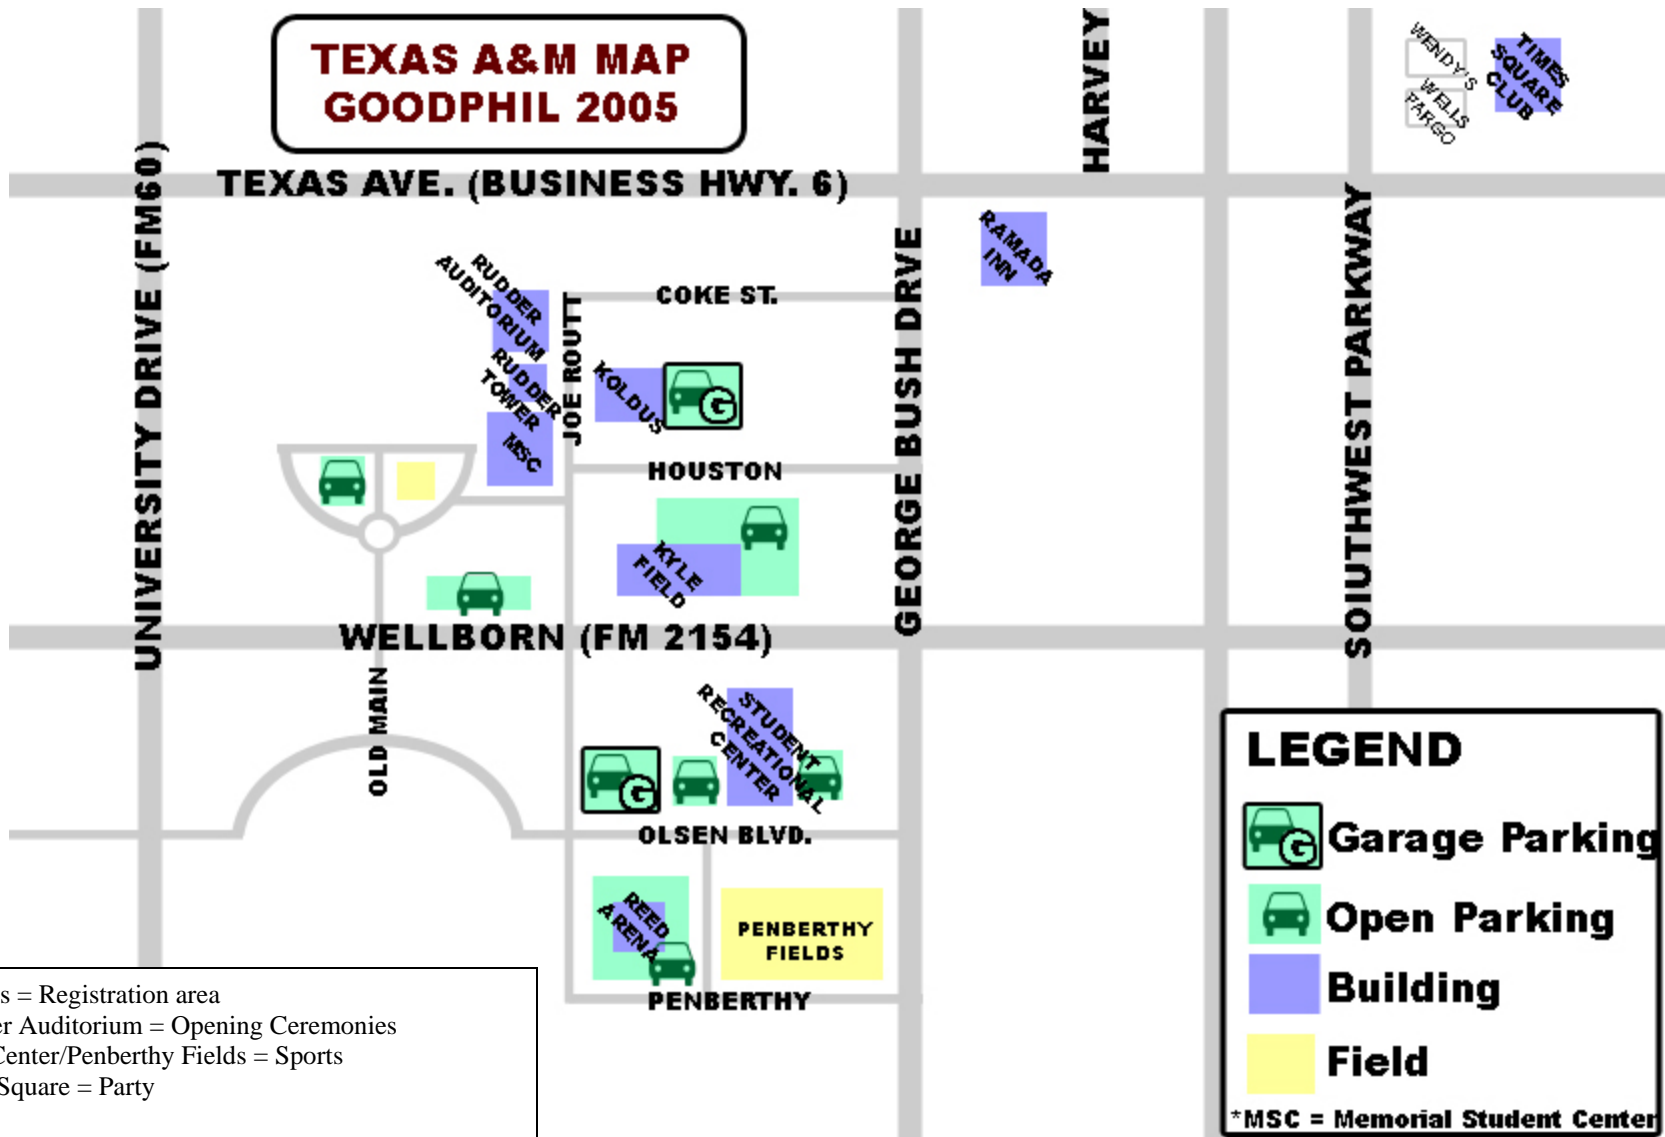

TEXAS A&M MAP GOODPHIL 2005

LEGEND

-  Garage Parking
-  Open Parking
-  Building
-  Field

*MSC = Memorial Student Center

***DO NOT park in areas marked "24-Hour Reserved"**

Koldus = Registration area
 Rudder Auditorium = Opening Ceremonies
 Rec. Center/Penberthy Fields = Sports
 Time Square = Party

Restaurants can be found along: Texas Ave.;
 University Dr.; Harvey; and Southwest Pkwy

Contacts:
 Matt: 832.868.5333 Chad: 713.498.5996
 Shara: 832.244.5040 Harold: 254.681.0186